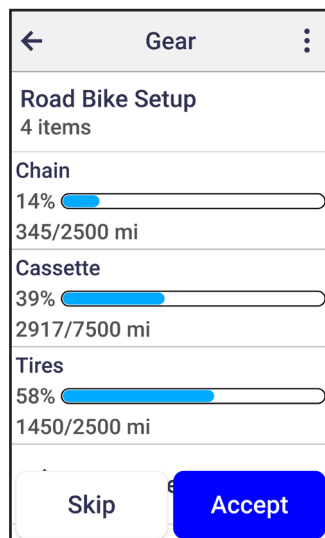

GEAR TRACKING ON YOUR EDGE® DEVICE

Assign and edit gear or gear collections directly from your Edge device for every ride in order to track the life of each unique bike setup — from drive train components and wheels to tires and even the cleats on your cycling shoes. See progress bars on-device and get notifications, via the Garmin Connect™ app on your connected smartphone, when gear is approaching its end of life.