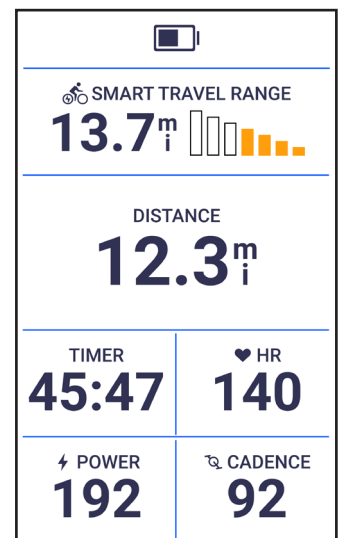

COMPATIBILITY FOR EBIKES WITH BOSCH SMART SYSTEM

If you ride a compatible eBike with a Bosch smart system, you can now wirelessly connect your Edge cycling computer to view your bike's battery status and smart range routing as well as your power and cadence data.