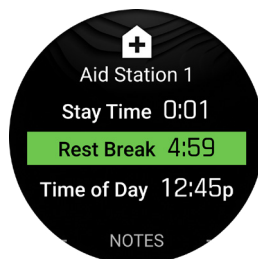

COURSE PLANNER

Prepare for what's to come. This feature lets you add cut-off times, notes, rest plans, checkpoints and aid stations to keep you on track throughout the race.