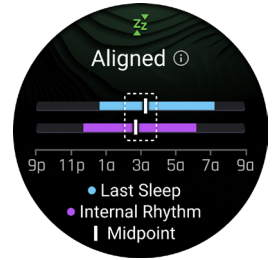

### SPORT SCORES

Follow your favorite teams with on-wrist access to live data, schedules and standings for a customizable list of 15 different sports leagues, when paired with your smartphone.

# FEBRUARY 2026 SMARTWATCH AND CYCLING COMPUTER FEATURE UPDATE

## SLEEP ALIGNMENT

See how aligned you are to your circadian rhythm, and see your sleep consistency on your watch.