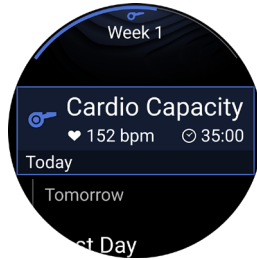

FEBRUARY 2026 SMARTWATCH AND CYCLING COMPUTER FEATURE UPDATE

GARMIN FITNESS COACH

Get a personalized plan based on your fitness, activity history and background information. This includes a variety of time duration and heart rate-based cardio workouts that vary in intensity plus optional strength workouts.