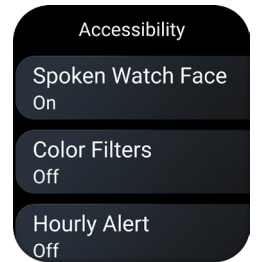

## SLEEP ALIGNMENT

See how aligned you are to your circadian rhythm, and see your sleep consistency on your watch.

## VARIA™ VOICE ALERTS

In addition to haptic and visual alerts, select Garmin smartwatches can now also provide voice alerts for approaching vehicles and more when connected to a Varia rearview radar.

## ACCESSIBILITY

Make your watch work for your needs with new accessibility features. These include a spoken watch face so you can hear the data shown on your watch face, color filters to assist with color blindness and alerts for the start of each hour.