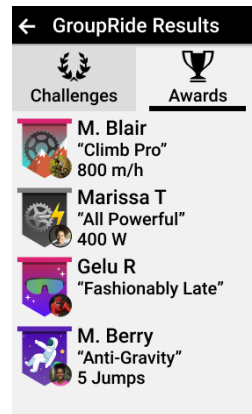

SEPTEMBER 2024 SMARTWATCH AND CYCLING COMPUTER FEATURE UPDATE

RACE TIME PREDICTION ENHANCEMENTS

Receive more accurate race time predictions that now account for your recent fastest runs.

GROUPRIDE ENHANCEMENTS

The GroupRide feature¹ helps you stay connected with in-ride messaging, live locations and incident detection alerts² for other riders in the GroupRide; plus, add fun and competition with in-ride leaderboards for climbs and postride awards. These features are available for Edge® Explore 2, 540, 840 or 1040 series cycling computers.

ROAD HAZARDS

Get alerts for road hazards reported by fellow cyclists, and contribute your own edits¹ on Edge® 540, 840 or 1040 series cycling computers.

ROAD SURFACE TYPE

See paved or unpaved roadways on a compatible Edge while riding and get alerts for upcoming unpaved sections.

COMPARISON

	GARMIN COACH ENHANCEMENTS	GARMIN SHARE	POOL SWIM WORKOUT ENHANCEMENTS	RACE TIME PREDICTION ENHANCEMENTS	ROAD HAZARDS	GROUPRIDE ENHANCEMENTS	ROAD SURFACE TYPE
fēnix® E/8 series and Enduro™ 3	●	●	●	●			
fēnix® 7/Pro Series, epix™ (Gen 2)/Pro Series, Enduro™ 2, tactix® 7 series, MARQ® (Gen 2), quatix® 7/Pro, D2™ Mach 1/Pro	●	●	●	●			
Forerunner® 165 Series		●		●			
Forerunner® 255/265/955/965 Series	●	●	●	●			
Lily® 2							
Venu® 3, vivoactive® 5							
Edge® Explore 2					●	(incident detection only)	●
Edge® 540/840/1040 Series	●	●			●	●	●
Edge® 1050	●	●			●	●	●

KEY

- New feature with the September 2024 software release
- Product already has this feature

¹When used with your compatible smartphone and the Garmin Connect™ app

²When paired with your compatible smartphone. For safety and tracking feature requirements and limitations, see [Garmin.com/safety](https://garmin.com/safety).