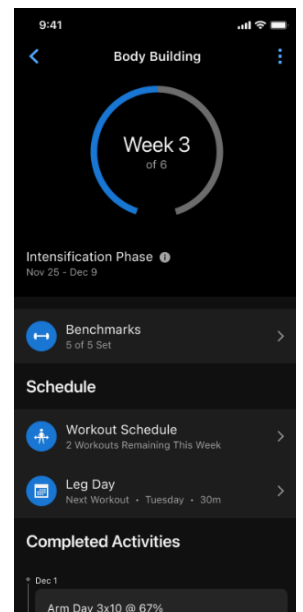

Please see the below for a few featured highlights found in this update as well as a detailed reference table at the end of the document.

NEW FEATURES

Notable features in this software release include:

LACTATE THRESHOLD AUTO-DETECTION

You can now get your lactate threshold heart rate, pace and power with your wrist-based heart rate monitor¹ — without doing high-intensity efforts. This feature can help inform your training zones for more targeted workout intensities.

MEDITATION ACTIVITY

Help reduce stress, anxiety and more with meditation practices.

GARMIN COACH STRENGTH TRAINING PLANS

Get targeted strength training plans to optimize your body's performance and increase your endurance. Whether you're looking to build muscle or simply increase your fitness level, these plans are tailored for all types of athletes.