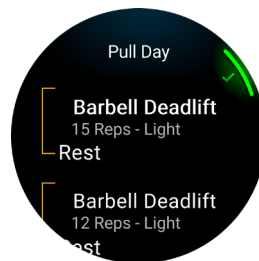

Please see the below for a few featured highlights found in this update as well as a detailed reference table at the end of the document.

NEW FEATURES

Notable features in this software release include:

LACTATE THRESHOLD AUTO-DETECTION

You can now get your lactate threshold heart rate, pace and power with your wrist-based heart rate monitor¹ — without doing high-intensity efforts. This feature can help inform your training zones for more targeted workout intensities.

MEDITATION ACTIVITY

Help reduce stress, anxiety and more with meditation practices.

GARMIN COACH STRENGTH TRAINING PLANS

Get targeted strength training plans to optimize your body's performance and increase your endurance. Whether you're looking to build muscle or simply increase your fitness level, these plans are tailored for all types of athletes.