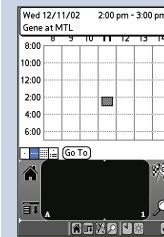

Accessories

Standard: Protective display cover
Metal stylus
USB HotSync® cradle
A/C power/charging adapter
Quick start guide
Installation/application CD-ROM w/ manual
MapSource® City Select® data CD-ROMs
Unlock certificate

Optional: Auto navigation kit
Travel kit
Serial HotSync® cradle
USB/serial sync cable
AC travel charger
12-volt power/charging adapter
External GPS antennas
Stylus
MapSource® CD-ROM maps
Leather case

With GPS antenna folded down, the iQue 3600 functions solely as an organizer.

Calendar feature shows appointments and sounds a reminder when appointment draws near.