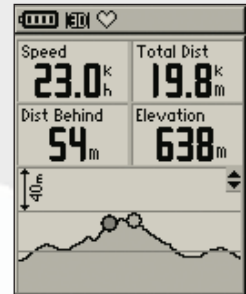

Navigation features

1. **Receiver:** SiRFStarIII high sensitivity receiver
2. **Mark location:** Mark and save up to 100 locations
3. **Find location:** Look up and navigate to stored locations
4. **Back to start:** Navigate back to starting location
5. **Track log:** 13,000 track points

Physical

1. **Size:** 1.75"W x 3.7"H x .9"D (44 x 94 x 23 mm)
2. **Display:** 1.17"W x 1.44"H (29.65 x 36.69 mm), 128 x 160 pixels, 4-level grayscale LCD with backlighting

1. **Weight:** 88 g
2. **Waterproof:** Waterproof to IEC 60529 IPX7 standards. All components are submersible in 1m of water for 30 minutes
3. **Battery:** 800 mAh rechargeable lithium-ion battery; 12 hours typical use
4. **Antenna:** Internal patch
5. **Mount:** 2-piece mount with zip ties; mounts on stem or handlebars
6. **PC interface:** USB

Sensors

1. **Heart rate: 305HR** Robust wireless transmission; sends heart rate data to Edge via chest strap
2. **Speed/cadence: 305CAD** Self-calibrating wireless sensor mounts to bike's rear chain stay. Wheel magnet mounts to rear wheel for speed; cadence magnet attaches to crank arm.

Accessories

1. **Standard:** Edge unit
   Bike mount
   USB PC cable
   USB charging cable
   Training Center PC software
   Heart rate monitor (305HR only)
   Speed/cadence sensor (305CAD only)
2. **Optional:** 12-volt adapter cable
   Heart rate monitor (purchase for use with 305CAD)
   Speed/cadence sensor (purchase for use with 305HR)

Course with elevation profile