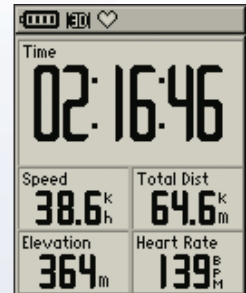

Bike computer