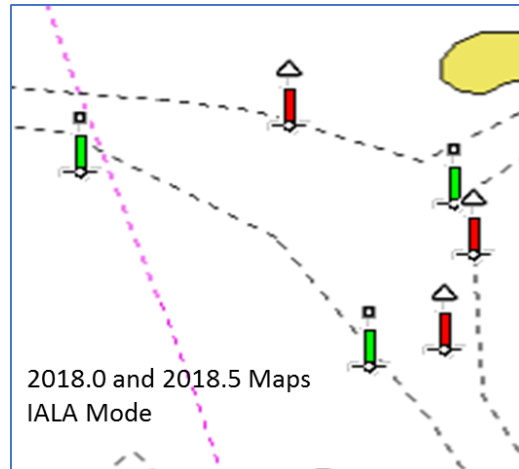

RESOLUTION

Updated cartography charts will be released in the near future. Until the updated charts are available to download, Garmin strongly recommends changing the chartplotter navaid type setting from NOAA to IALA because the IALA navaid representation is not affected.

Follow these instructions to change the navaid type.

From a chart view, select **MENU > Chart Setup > Chart Appearance > Symbols > Navaid > IALA.**

When the updated charts are available, Garmin will provide updated charts for affected registered chartplotter models using these applicable charts. For details, contact Garmin Product Support at support.garmin.com.