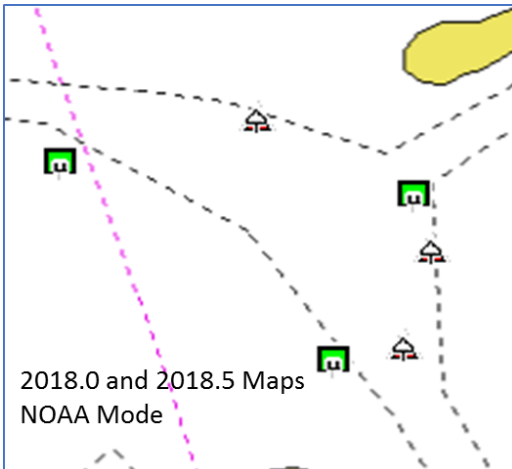

RESOLUTION

Updated cartography charts will be released in the near future. Until the updated charts are available to download, Garmin strongly recommends changing the chartplotter navaid type setting from NOAA to IALA because the IALA navaid representation is not affected.

Follow these instructions to change the navaid type.

From a chart view, select **MENU > Chart Setup > Chart Appearance > Symbols > Navaid > IALA.**

When the updated charts are available, Garmin will provide updated charts for affected registered chartplotter models using these applicable charts. For details, contact Garmin Product Support at support.garmin.com.