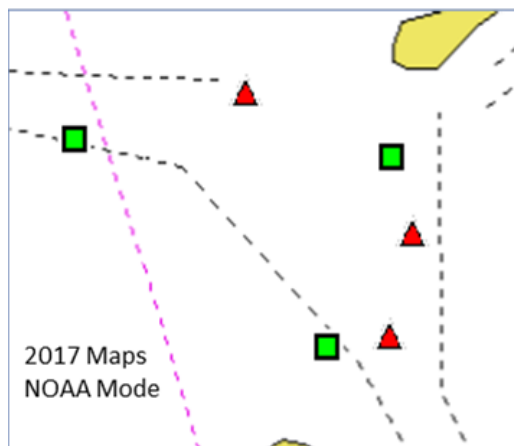

1200 E. 151st Street
Olathe, KS 66062
913-397-8200

SERVICE ADVISORY

NO.: 1841 Rev C

TO: Marine Dealers and Customers
DATE: July 16, 2018
SUBJECT: Obscured Navigation Buoys on Garmin Chartplotters

PRODUCTS AFFECTED

Chartplotters using 2018.0 and 2018.5 US coastal and Great Lakes cartography charts. See Appendix A and Appendix B for potentially affected products.

DESCRIPTION

Garmin is aware of the following issue that affects US coastal and Great Lakes chartplotter customers using 2018.0 or 2018.5 charts released in November 2017 and May 2018, respectively:

With the chartplotters navaid type set to NOAA, the buoy top marks draw over the green starboard buoy rectangles and red port buoy triangles, obscuring the red triangles, as shown below. This issue is most prevalent in the Intracoastal Waterway (ICW), but can also be observed in other areas along the US coastline and Great Lakes.