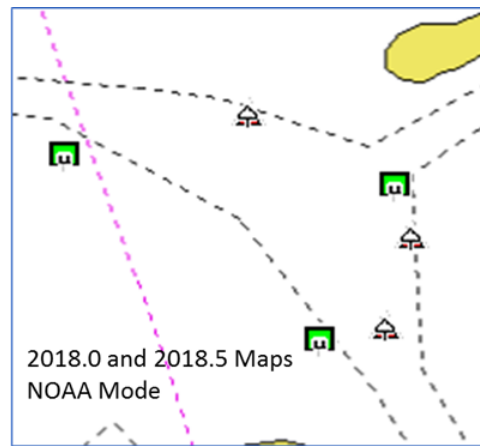

1200 E. 151st Street
Olathe, KS 66062
913-397-8200

SERVICE ADVISORY

NO.: 1841 Rev C

TO: Marine Dealers and Customers
DATE: July 16, 2018
SUBJECT: Obscured Navigation Buoys on Garmin Chartplotters

PRODUCTS AFFECTED

Chartplotters using 2018.0 and 2018.5 US coastal and Great Lakes cartography charts. See Appendix A and Appendix B for potentially affected products.

DESCRIPTION

Garmin is aware of the following issue that affects US coastal and Great Lakes chartplotter customers using 2018.0 or 2018.5 charts released in November 2017 and May 2018, respectively:

With the chartplotters navaid type set to NOAA, the buoy top marks draw over the green starboard buoy rectangles and red port buoy triangles, obscuring the red triangles, as shown below. This issue is most prevalent in the Intracoastal Waterway (ICW), but can also be observed in other areas along the US coastline and Great Lakes.