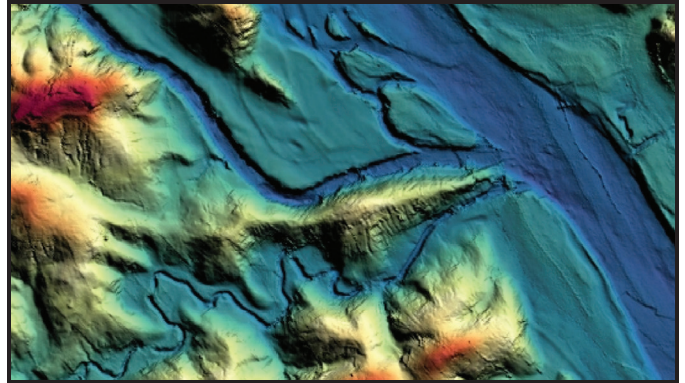

Lake: J. Strom Thurmond

Lake	State/Province	Lake	State/Province
Bankhead Lake	AL	Clear Lake	CA
Jordan Lake	AL	Folsom Lake	CA
Lake Martin	AL	Lake Isabella	CA
Lake Tuscaloosa	AL	Candlewood Lake	CT
Lay Lake	AL	Lake Eustis	FL
Lewis Smith Lake	AL	Lake Harris	FL
Logan Martin Lake	AL	Lake Kissimmee	FL
Mitchell Lake	AL	Lake Tohopekaliga	FL
Neely Henry Lake	AL	Lake Seminole	FL/GA
Wheeler Lake	AL	Lake Oconee	GA
Lake Eufaula	AL/GA	Lake Sidney Lanier	GA
West Point Lake	AL/GA	Lake Sinclair	GA
Nickajack Lake	AL/GA/TN	Clarks Hill Lake (J. Strom Thurmond Reservoir)	GA/SC
Pickwick Lake	AL/MS/TN	Lake Hartwell	GA/SC
Guntersville Lake	AL/TN	Richard B. Russell Lake	GA/SC
Wilson Lake	AL/TN	Coeur d'Alene Lake	ID
Beaver Lake	AR	Patoka Lake	IN
Greers Ferry Lake	AR	Barren River Reservoir	KY
Greeson Lake	AR	Green River Lake	KY
Lake Dardanelle	AR	Lake Cumberland	KY
Lake Hamilton	AR	Rough River Lake	KY
Lake Maumelle	AR	Dale Hollow Reservoir	KY/TN
Lake Ouachita	AR	Kentucky Lake	KY/TN
Bull Shoals Lake	AR/MO	Red River Pool #3	LA
Norfolk Lake	AR/MO	Red River Pool #5	LA
Table Rock Lake	AR/MO	Toledo Bend Reservoir	LA/TX
Apache Lake	AZ	Sebago Lake	ME
Canyon Lake	AZ	Big Cutfoot Sioux	MN
Lake Pleasant	AZ	Cass Lake	MN
Saguaro Lake	AZ	Gull Chain	MN
Theodore Roosevelt Lake	AZ	Kitchi Lake	MN
Lake Havasu	AZ/CA	Lake Bemidji	MN
Castaic Lake	CA	Lake Minnetonka	MN