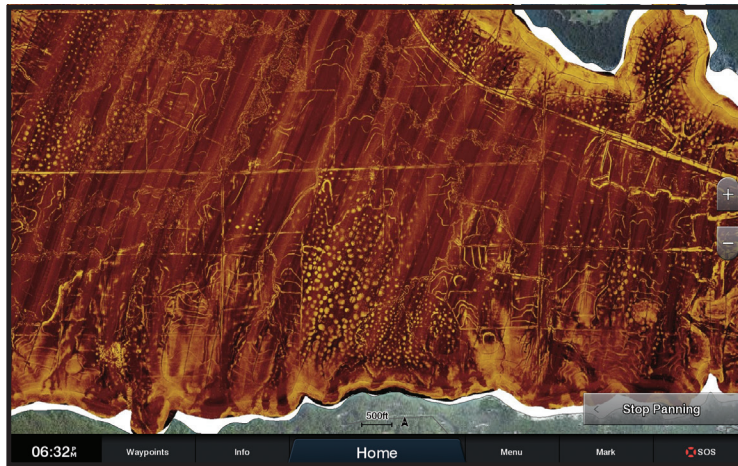

LAKEVÜ G3 ULTRA LAKES WITH SONAR IMAGERY

Sonar imagery shows bottom hardness in vivid color so you can easily identify transition areas on more than 100 U.S. lakes.

Lake	State/Province	Lake	State/Province
Bankhead Lake	AL	Lake Kissimmee*	FL
Jordan Lake	AL	Lake Tohopekaliga	FL
Lake Martin	AL	Lake Seminole	FL/GA
Lay Lake	AL	Lake Oconee	GA
Lewis Smith Lake	AL	Lake Sidney Lanier	GA
Logan Martin Lake	AL	Lake Sinclair	GA
Mitchell Lake	AL	West Point Lake	GA
Neely Henry Lake	AL	Clarks Hill Lake (J. Strom Thurmond Reservoir)	GA/SC
Wheeler Lake	AL	Lake Hartwell	GA/SC
Lake Eufaula	AL/GA	Richard B. Russell Lake	GA/SC
Pickwick Lake	AL/MS/TN	Coeur d'Alene Lake	ID
Guntersville Lake	AL/TN	Bear Lake*	ID/UT
Wilson Lake	AL/TN	Lake Cumberland*	KY
Beaver Lake	AR	Dale Hollow Reservoir	KY/TN
Greers Ferry Lake	AR	Kentucky Lake*	KY/TN
Lake Dardanelle	AR	Red River Pool #3	LA
Lake Maumelle	AR	Red River Pool #5	LA
Lake Ouachita	AR	Toledo Bend Reservoir	LA/TX
Bull Shoals Lake	AR/MO	Sebago Lake	ME
Norfolk Lake	AR/MO	Big Cut Foot Sioux	MN
Table Rock Lake	AR/MO	Cass Lake	MN
Apache Lake	AZ	Gull Chain	MN
Canyon Lake	AZ	Kitchi Lake	MN
Lake Pleasant	AZ	Lake Bemidji	MN
Saguaro Lake	AZ	Lake Minnetonka	MN
Theodore Roosevelt Lake	AZ	Lake Vermilion	MN
Lake Havasu	AZ/CA	Lake Winnibigoshish	MN
Lake Mohave*	AZ/NV	Pug Hole Lake	MN
Castaic Lake	CA	White Bear Lake	MN
Clear Lake*	CA	St. Croix River	MN/WI
Candlewood Lake*	CT	Lake of the Ozarks	MO
Lake Eustis	FL	Stockton Lake	MO
Lake Harris	FL	B. Everett Jordan Lake	NC

*Black and white sonar imagery only.