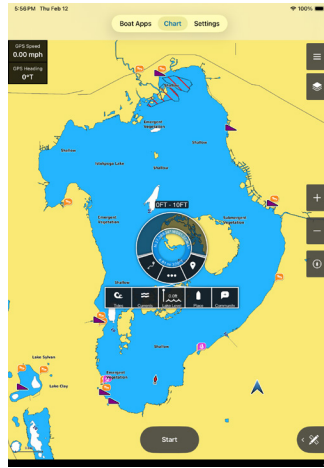

## RUDDER FEEDBACK UI IMPROVEMENTS

- This feature improves rudder angle indication across Garmin chartplotters. It brings existing indicators into compliance with international standards and adds the first analog (circular) rudder gauge to the Garmin gauge set.
- The digital readout within the gauge will also help sailors judge trimming efficiency.

## AIS AND MARPA TARGETS ASSOCIATION

This update associates MARPA and AIS targets that represent the same physical vessel into a single tracked target symbol, reducing visual clutter on radar and radar overlay charts.

## ACTIVECAPTAIN® CHART IMPROVEMENTS

Improved chart handling: The lake level can now be set independently from the vessel position.

iOS Chart View

iOS Radial Menu

iOS Lake Level Page Initial State

iOS Lake Level Page Offset Duration

Android™ Chart View

Android Radial Menu

Android Lake Level Page Initial State

Android Lake Level Page Offset Duration