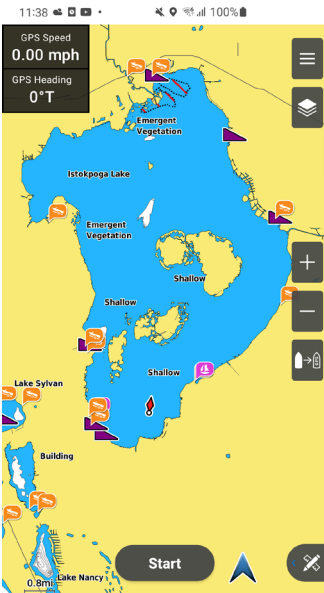

For the most up-to-date chart data available, visit our [chart update page](#) or check the [marine support](#) section on Garmin.com to find information on updating your device's charts, or tap the **Download Charts** option from the ActiveCaptain app to see what's available. For more information on available marine charts, visit our [marine chart viewer](#).

## ACTIVECAPTAIN® CHART IMPROVEMENTS

Improved chart handling: The lake level can now be set independently from the vessel position.

iOS Chart View

iOS Radial Menu

iOS Lake Level Page Initial State

iOS Lake Level Page Offset Duration

Android™ Chart View

Android Radial Menu

Android Lake Level Page Initial State

Android Lake Level Page Offset Duration