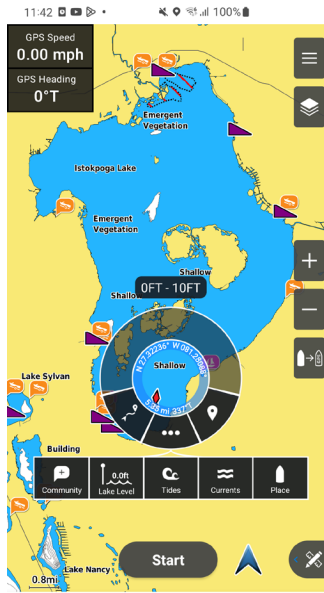

## RUDDER FEEDBACK UI IMPROVEMENTS

- This feature improves rudder angle indication across Garmin chartplotters. It brings existing indicators into compliance with international standards and adds the first analog (circular) rudder gauge to the Garmin gauge set.
- The digital readout within the gauge will also help sailors judge trimming efficiency.

## ACTIVECAPTAIN® CHART IMPROVEMENTS

Improved chart handling: The lake level can now be set independently from the vessel position.

iOS Chart View

iOS Radial Menu

iOS Lake Level Page Initial State

iOS Lake Level Page Offset Duration

Android™ Chart View

Android Radial Menu

Android Lake Level Page Initial State

Android Lake Level Page Offset Duration