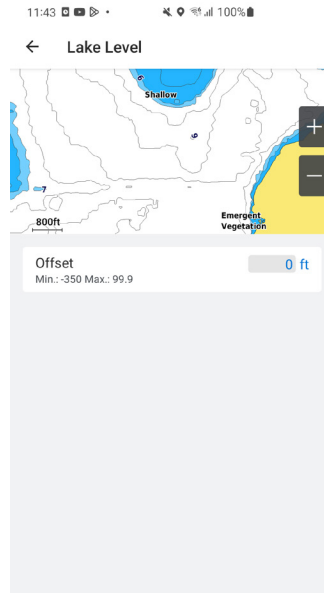

## ACTIVECAPTAIN® CHART IMPROVEMENTS

Improved chart handling: The lake level can now be set independently from the vessel position.

iOS Chart View

iOS Radial Menu

iOS Lake Level Page Initial State

iOS Lake Level Page Offset Duration

Android™ Chart View

Android Radial Menu

Android Lake Level Page Initial State

Android Lake Level Page Offset Duration