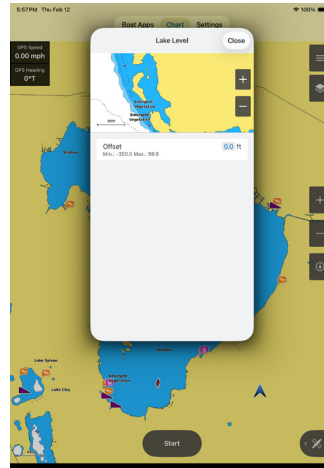

## ACTIVECAPTAIN® CHART IMPROVEMENTS

Improved chart handling: The lake level can now be set independently from the vessel position.

iOS Chart View

iOS Radial Menu

iOS Lake Level Page Initial State

iOS Lake Level Page Offset Duration

Android™ Chart View

Android Radial Menu

Android Lake Level Page Initial State

Android Lake Level Page Offset Duration