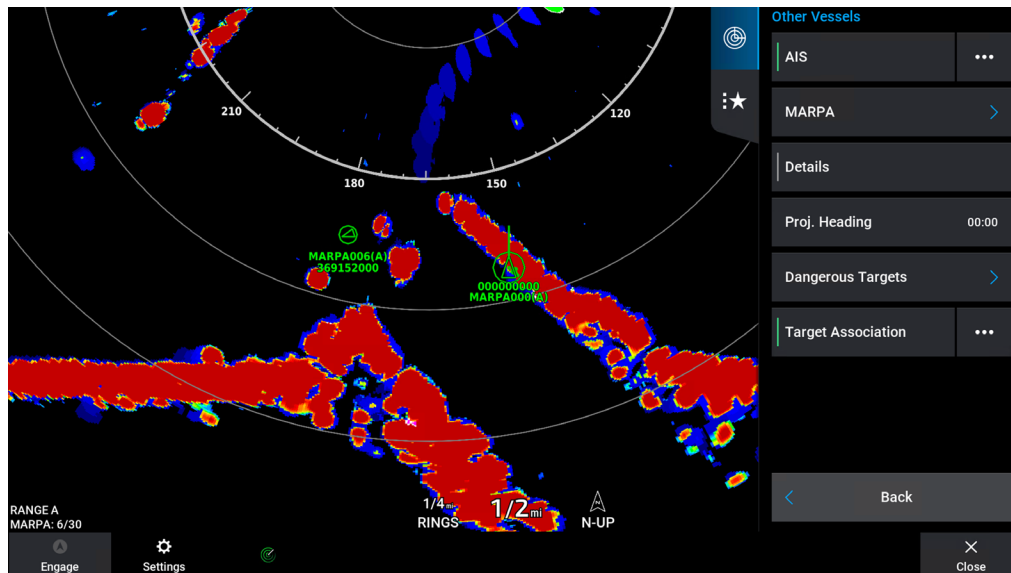

## RUDDER FEEDBACK UI IMPROVEMENTS

- This feature improves rudder angle indication across Garmin chartplotters. It brings existing indicators into compliance with international standards and adds the first analog (circular) rudder gauge to the Garmin gauge set.
- The digital readout within the gauge will also help sailors judge trimming efficiency.

## NEW CAMERA/VIDEO CATEGORY

With this update, the Video Source has been removed from the Vessel Home category and replaced with a new, dedicated Video category.

- Each video source now has its own individual function tile, allowing users to control and access cameras independently rather than through a single, shared control.
- Each Video Source now supports customizable symbol configuration options.
- The Surround View cameras have also moved into the Video category.. Similar to other video sources, each Surround View camera is represented by its own dedicated function within this category.

## AIS AND MARPA TARGETS ASSOCIATION

This update associates MARPA and AIS targets that represent the same physical vessel into a single tracked target symbol, reducing visual clutter on radar and radar overlay charts.