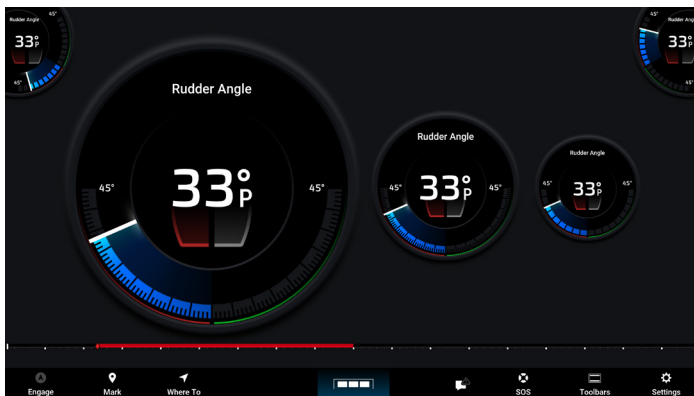

## MERCURY PRECISION JOYSTICK

This update adds support for Mercury's new Precision Joystick features, including Autopilot, Skyhook and Joystick settings.

## RUDDER FEEDBACK UI IMPROVEMENTS

- This feature improves rudder angle indication across Garmin chartplotters. It brings existing indicators into compliance with international standards and adds the first analog (circular) rudder gauge to the Garmin gauge set.
- The digital readout within the gauge will also help sailors judge trimming efficiency.