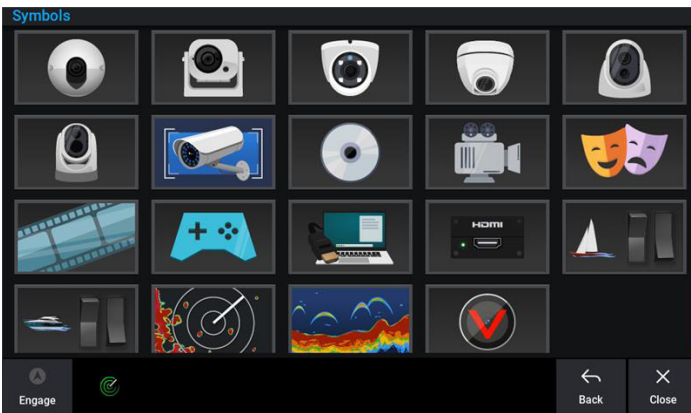

## MERCURY PRECISION JOYSTICK

This update adds support for Mercury's new Precision Joystick features, including Autopilot, Skyhook and Joystick settings.

## RUDDER FEEDBACK UI IMPROVEMENTS

- This feature improves rudder angle indication across Garmin chartplotters. It brings existing indicators into compliance with international standards and adds the first analog (circular) rudder gauge to the Garmin gauge set.
- The digital readout within the gauge will also help sailors judge trimming efficiency.

## NEW CAMERA/VIDEO CATEGORY

With this update, the Video Source has been removed from the Vessel Home category and replaced with a new, dedicated Video category.

- Each video source now has its own individual function tile, allowing users to control and access cameras independently rather than through a single, shared control.
- Each Video Source now supports customizable symbol configuration options.
- The Surround View cameras have also moved into the Video category.. Similar to other video sources, each Surround View camera is represented by its own dedicated function within this category.