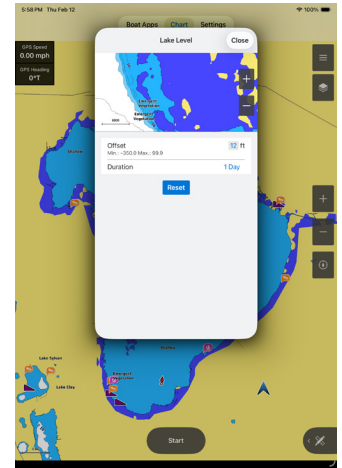

## ACTIVECAPTAIN® CHART IMPROVEMENTS

Improved chart handling: The lake level can now be set independently from the vessel position.

iOS Chart View

iOS Radial Menu

iOS Lake Level Page Initial State

iOS Lake Level Page Offset Duration

Android™ Chart View

Android Radial Menu

Android Lake Level Page Initial State

Android Lake Level Page Offset Duration