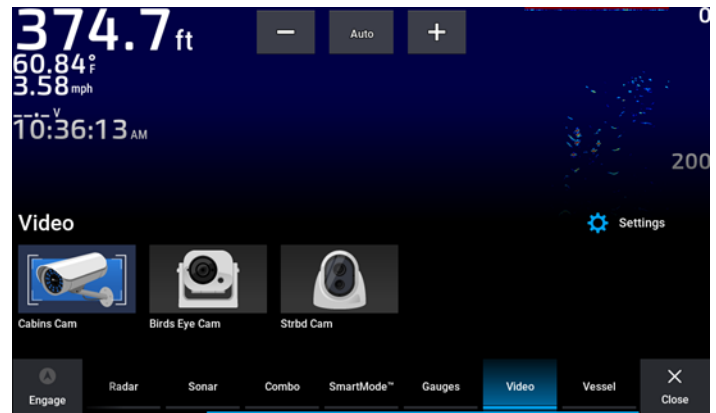

APRIL 2026 MARINE SOFTWARE UPDATE

NEW CAMERA/VIDEO CATEGORY

With this update, the Video Source has been removed from the Vessel Home category and replaced with a new, dedicated Video category.

- Each video source now has its own individual function tile, allowing users to control and access cameras independently rather than through a single, shared control.
- Each Video Source now supports customizable symbol configuration options.
- The Surround View cameras have also moved into the Video category.. Similar to other video sources, each Surround View camera is represented by its own dedicated function within this category.