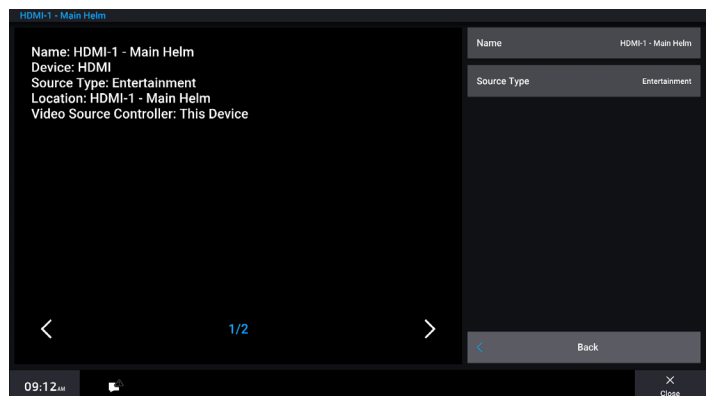

Video Source Review