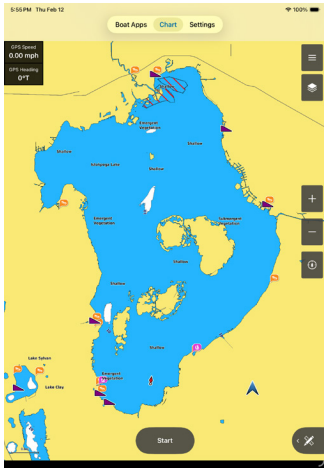

## AIS AND MARPA TARGETS ASSOCIATION

This update associates MARPA and AIS targets that represent the same physical vessel into a single tracked target symbol, reducing visual clutter on radar and radar overlay charts.

## ACTIVECAPTAIN® CHART IMPROVEMENTS

Improved chart handling: The lake level can now be set independently from the vessel position.

iOS Chart View

iOS Radial Menu

iOS Lake Level Page Initial State

iOS Lake Level Page Offset Duration

Android™ Chart View

Android Radial Menu

Android Lake Level Page Initial State

Android Lake Level Page Offset Duration