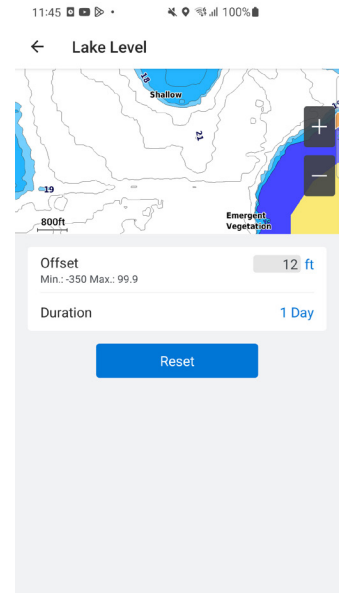

## ACTIVECAPTAIN® CHART IMPROVEMENTS

Improved chart handling: The lake level can now be set independently from the vessel position.

iOS Chart View

iOS Radial Menu

iOS Lake Level Page Initial State

iOS Lake Level Page Offset Duration

Android™ Chart View

Android Radial Menu

Android Lake Level Page Initial State

Android Lake Level Page Offset Duration