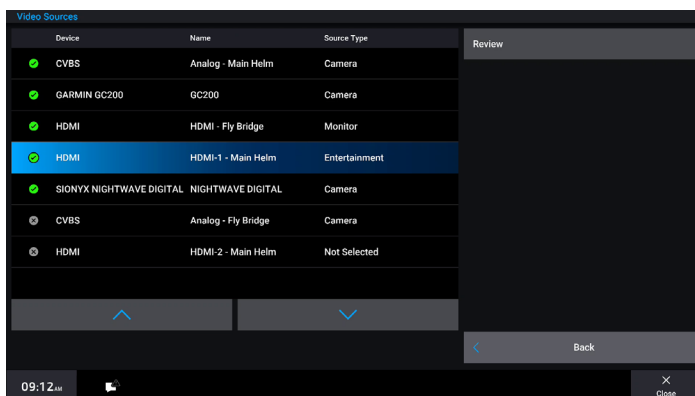

BLUEAV VESSEL-WIDE GARMIN BLUENET™ AV SYNC

HDMI® inputs that are categorized as Entertainment sources will now be displayed with audio and video synchronized across the vessel. This allows audio (connected from one or more Garmin BlueNet MFDs to one or more stereos) and video viewed on multiple Garmin BlueNet MFDs to play synchronously.

For example, the vessel may have satellite TV connected to an HDMI input on one of the MFDs. The audio from one of the MFDs can be routed to a Fusion® stereo providing audio for multiple zones on the vessel. Each Garmin BlueNet MFD on the boat can provide entertainment with synchronized audio and video. Previously, there could be a large delay between video viewed on each MFD and between the audio and video on the MFDs.

Video Sources List