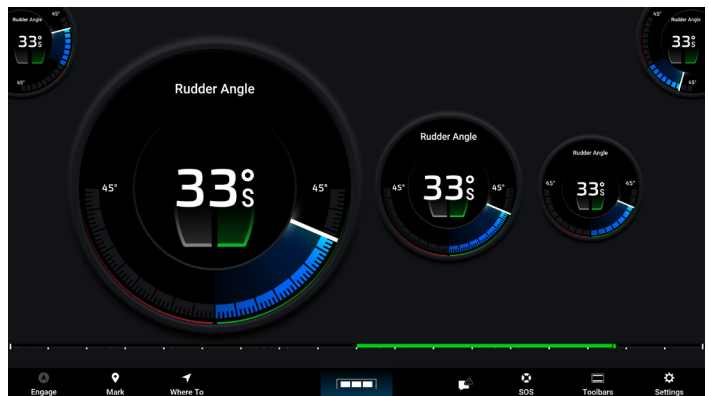

## MERCURY PRECISION JOYSTICK

This update adds support for Mercury's new Precision Joystick features, including Autopilot, Skyhook and Joystick settings.

## RUDDER FEEDBACK UI IMPROVEMENTS

- This feature improves rudder angle indication across Garmin chartplotters. It brings existing indicators into compliance with international standards and adds the first analog (circular) rudder gauge to the Garmin gauge set.
- The digital readout within the gauge will also help sailors judge trimming efficiency.