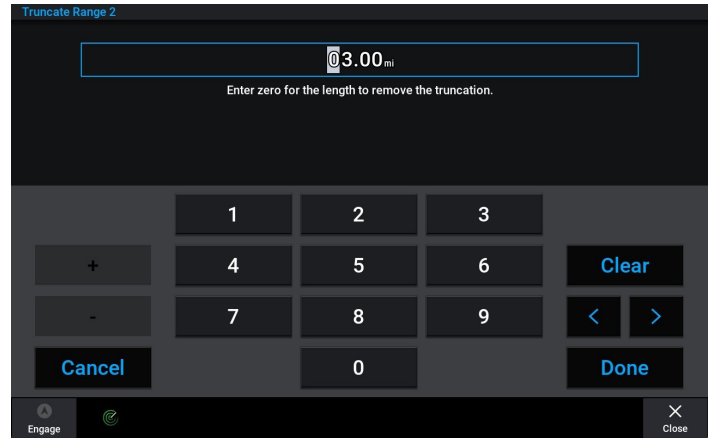

OCTOBER 2025 MARINE SOFTWARE UPDATE

CHARTPLOTTER INREACH® INTEGRATION

This update adds the following inReach features to Garmin chartplotters:

- Message statuses are now displayed on the conversation and message review pages. Statuses include Sending, Sent, Unread, Read and Failed.
- Total unread message count is displayed on the Conversations button in the inReach menu.
- Unread message count for each conversation is displayed in the Conversations list. Opening a conversation marks all messages in that conversation as read.
- A new menu for enabling inReach tracking and adjusting sending interval has been added.

AUTO-HIDE GAUGE PAGING CONTROLS

The Auto-Hide Gauge Paging Controls feature:

- Automatically hides the paging controls when not needed so they don't take up space on gauge pages.
- When the screen is tapped paging controls that are hidden will show again.
- Updates the look of the paging controls in gauge pages.

OCTOBER 2025 MARINE SOFTWARE UPDATE

RADAR DISPLAY PARALLEL INDEX LINES

Parallel Index Lines:

- Are used as a measure to monitor the progress of a vessel on the track to minimize the cross-track distance.
- Keep the vessel at a safe distance from the shoreline or rock.
- Allow the watchkeeper to react almost instantly to any deviation from the planned track and to constantly monitor whether the vessel is 'right of the track', left of the track' or 'on track'.