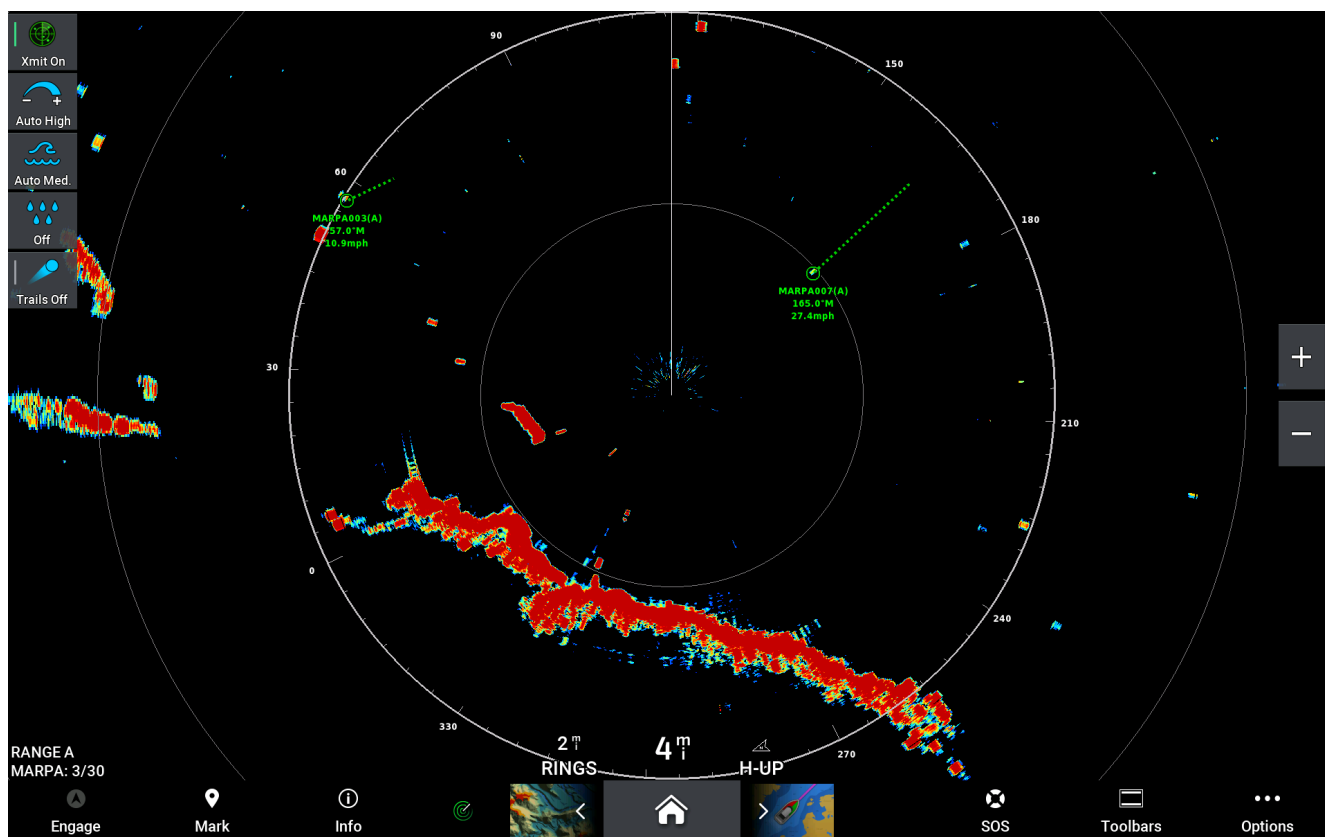

- A vertical dashed line in the sonar history indicates where the user last viewed sonar scrolling.
- Sonar history to the left of the dashed line was viewed before sonar was paused.
- Sonar history to the right of the dashed line was viewed after sonar was resumed.

OCTOBER 2025 MARINE SOFTWARE UPDATE

ECHOMAP™ WI-FI® DEVICE-TO-DEVICE SOFTWARE UPDATES

This update enables device-to-device updates for Echomap chartplotters.

- Echomap UHD2 (touch and keyed) and Echomap Ultra 2 units running Q4 2025 software will be able to update each other when connected over Wi-Fi in future updates.
- Echomap UHD (touch and keyed) and Echomap Ultra 2 units connected over Wi-Fi must be updated individually to the Q4 2025 update for software to enable updates over Wi-Fi in the future.

RADAR MARPA ALGORITHM IMPROVEMENTS

This update redesigns algorithms for radar target tracking and auto acquisition.

- The update greatly improves the stability and performance of MARPA, including real-time predicted track updates, reduced lost targets and target swap, and improved tracking during ship maneuvers.
- The update improves Auto Acquire to prioritize moving targets.

OCTOBER 2025 MARINE SOFTWARE UPDATE

RADAR DISPLAY PARALLEL INDEX LINES

Parallel Index Lines:

- Are used as a measure to monitor the progress of a vessel on the track to minimize the cross-track distance.
- Keep the vessel at a safe distance from the shoreline or rock.
- Allow the watchkeeper to react almost instantly to any deviation from the planned track and to constantly monitor whether the vessel is 'right of the track', left of the track' or 'on track'.