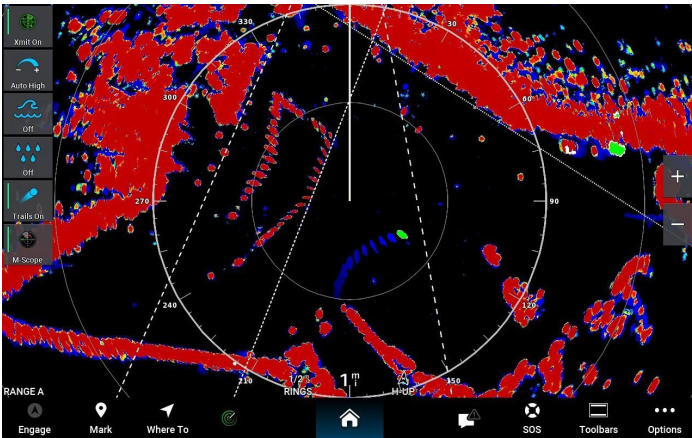

- A vertical dashed line in the sonar history indicates where the user last viewed sonar scrolling.
- Sonar history to the left of the dashed line was viewed before sonar was paused.
- Sonar history to the right of the dashed line was viewed after sonar was resumed.

OCTOBER 2025 MARINE SOFTWARE UPDATE

CHARTPLOTTER INREACH® INTEGRATION

This update adds the following inReach features to Garmin chartplotters:

- Message statuses are now displayed on the conversation and message review pages. Statuses include Sending, Sent, Unread, Read and Failed.
- Total unread message count is displayed on the Conversations button in the inReach menu.
- Unread message count for each conversation is displayed in the Conversations list. Opening a conversation marks all messages in that conversation as read.
- A new menu for enabling inReach tracking and adjusting sending interval has been added.

AUTO-HIDE GAUGE PAGING CONTROLS

The Auto-Hide Gauge Paging Controls feature:

- Automatically hides the paging controls when not needed so they don't take up space on gauge pages.
- When the screen is tapped paging controls that are hidden will show again.
- Updates the look of the paging controls in gauge pages.

OCTOBER 2025 MARINE SOFTWARE UPDATE

RADAR DISPLAY PARALLEL INDEX LINES

Parallel Index Lines:

- Are used as a measure to monitor the progress of a vessel on the track to minimize the cross-track distance.
- Keep the vessel at a safe distance from the shoreline or rock.
- Allow the watchkeeper to react almost instantly to any deviation from the planned track and to constantly monitor whether the vessel is 'right of the track', left of the track' or 'on track'.