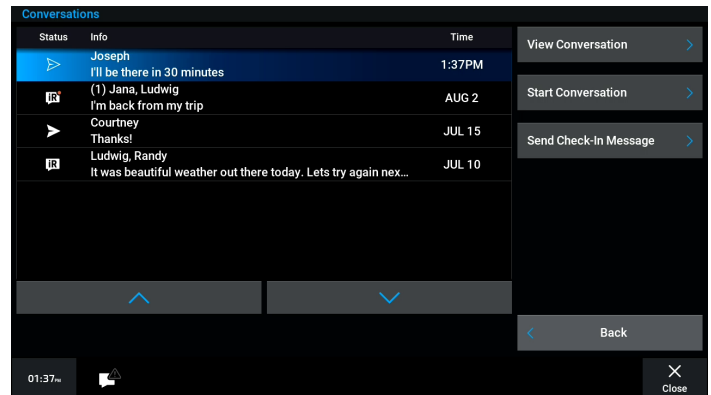

- A vertical dashed line in the sonar history indicates where the user last viewed sonar scrolling.
- Sonar history to the left of the dashed line was viewed before sonar was paused.
- Sonar history to the right of the dashed line was viewed after sonar was resumed.

RADAR MARPA ALGORITHM IMPROVEMENTS

This update redesigns algorithms for radar target tracking and auto acquisition.

- The update greatly improves the stability and performance of MARPA, including real-time predicted track updates, reduced lost targets and target swap, and improved tracking during ship maneuvers.
- The update improves Auto Acquire to prioritize moving targets.

OCTOBER 2025 MARINE SOFTWARE UPDATE

CHARTPLOTTER INREACH® INTEGRATION

This update adds the following inReach features to Garmin chartplotters:

- Message statuses are now displayed on the conversation and message review pages. Statuses include Sending, Sent, Unread, Read and Failed.
- Total unread message count is displayed on the Conversations button in the inReach menu.
- Unread message count for each conversation is displayed in the Conversations list. Opening a conversation marks all messages in that conversation as read.
- A new menu for enabling inReach tracking and adjusting sending interval has been added.