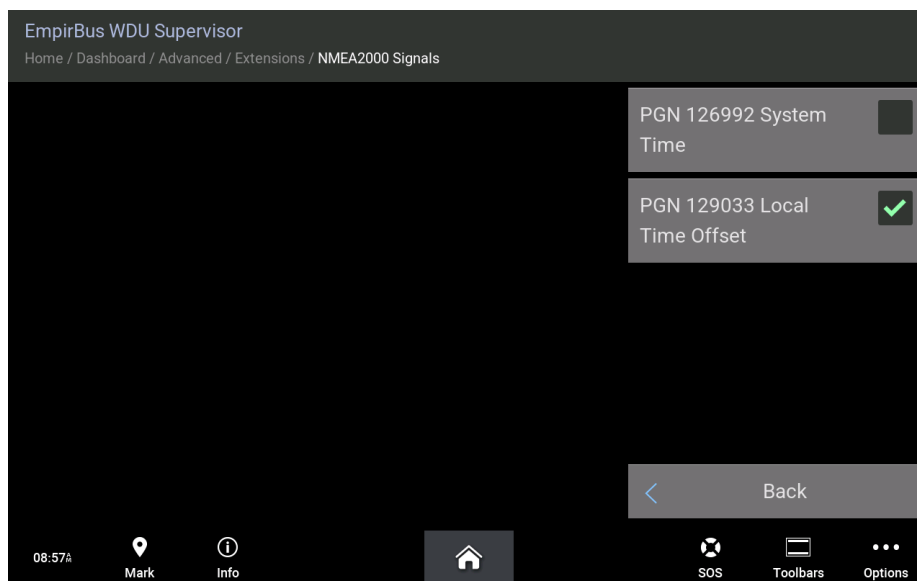

DIGITAL SWITCHING PLATFORM IMPROVEMENTS

This update enables synchronization of System Time and System Time Offset from the EmpirBus™ WDU v2 to any other supported NMEA 2000® device, including the EmpirBus™ configuration.

- Transmission is done via standard NMEA PGNs:
  - PGN 126992 System Time
  - PGN 129033 System Time Offset
- By default, WDUv2 will not transmit those PGNs. To enable, use **EmpirBus WDU Supervisor, Advanced, Extensions and NMEA2000 Signals**, then choose the PGN you want to transmit.