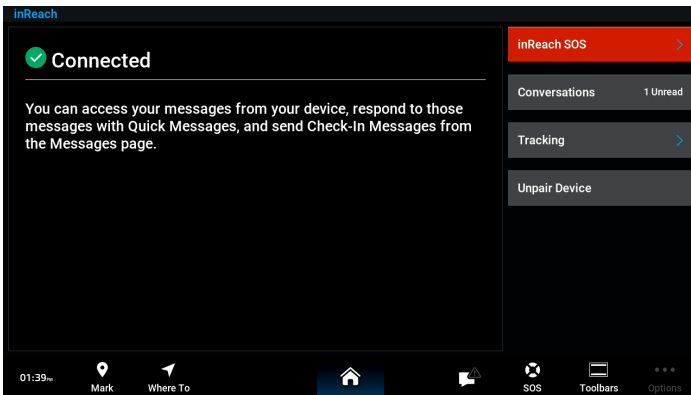

RADAR MARPA ALGORITHM IMPROVEMENTS

This update redesigns algorithms for radar target tracking and auto acquisition.

- The update greatly improves the stability and performance of MARPA, including real-time predicted track updates, reduced lost targets and target swap, and improved tracking during ship maneuvers.
- The update improves Auto Acquire to prioritize moving targets.

OCTOBER 2025 MARINE SOFTWARE UPDATE

CHARTPLOTTER INREACH® INTEGRATION

This update adds the following inReach features to Garmin chartplotters:

- Message statuses are now displayed on the conversation and message review pages. Statuses include Sending, Sent, Unread, Read and Failed.
- Total unread message count is displayed on the Conversations button in the inReach menu.
- Unread message count for each conversation is displayed in the Conversations list. Opening a conversation marks all messages in that conversation as read.
- A new menu for enabling inReach tracking and adjusting sending interval has been added.