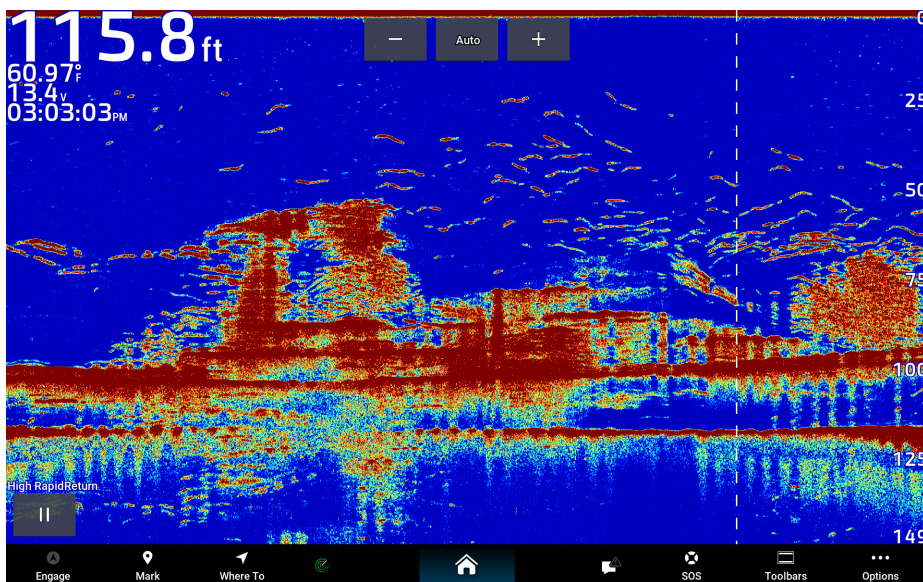

For the most up-to-date chart data available, visit our [chart update page](#) or check the [marine support](#) section on Garmin.com to find information on updating your device's charts, or tap the **Download Charts** option from the ActiveCaptain app to see what's available. For more information on available marine charts, visit our [marine chart viewer](#).

NEW FEATURES

Notable features in this software release include:

SONAR BUFFERING WHILE PAUSED

With this update, the system continues to gather sonar data while sonar scrolling is paused. Resuming sonar scrolling now refreshes the sonar image with historical sonar data as well as data collected while sonar was paused.

- A vertical dashed line in the sonar history indicates where the user last viewed sonar scrolling.
- Sonar history to the left of the dashed line was viewed before sonar was paused.
- Sonar history to the right of the dashed line was viewed after sonar was resumed.

OCTOBER 2025 MARINE SOFTWARE UPDATE

RADAR DISPLAY PARALLEL INDEX LINES

Parallel Index Lines:

- Are used as a measure to monitor the progress of a vessel on the track to minimize the cross-track distance.
- Keep the vessel at a safe distance from the shoreline or rock.
- Allow the watchkeeper to react almost instantly to any deviation from the planned track and to constantly monitor whether the vessel is 'right of the track', left of the track' or 'on track'.