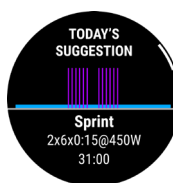

Please see below for a few featured highlights found in the update as well as a detailed reference table at the end of the document.

SMARTWATCHES:

New notable features in this software release include:

WRIST-BASED RUNNING DYNAMICS:
Now you can measure crucial running metrics such as cadence, stride length, ground contact time and more without additional accessories.

OBSTACLE RACING ACTIVITY:
Track your performance during obstacle course events — with split times recorded between running and obstacle sections while you race.

LOAD RATIO:
Stay healthy and avoid setbacks by tracking short-term and mid-term load ratio to keep your training status on track.