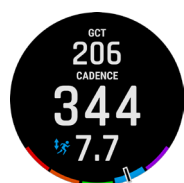

Please see below for a few featured highlights found in the update as well as a detailed reference table at the end of the document.

SMARTWATCHES:

New notable features in this software release include:

WRIST-BASED RUNNING DYNAMICS:
Now you can measure crucial running metrics such as cadence, stride length, ground contact time and more without additional accessories.