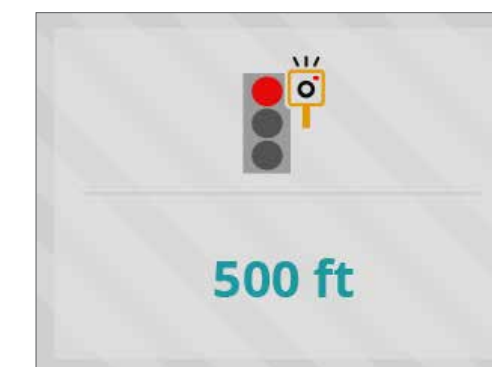

CAPTURE A CLEAR RECORDING OF YOUR DRIVE

DASH CAM 45

Easy to use and install, Dash Cam 45 has a 2.1-megapixel camera with 1080p video capture and 1920 x 1080 resolution. All footage is stamped with time and location so you know exactly when and where events happened.

DASH CAM 55

Includes everything available with Dash Cam 45 and adds a 3.7-megapixel camera with 1440p video capture and 2560 x 1440p resolution. In addition, you can command Dash Cam 55 with your voice and keep your hands on the wheel. Say "OK, Garmin" to save video, take a picture, start/stop audio recording and start/stop Travelapse™ video capture feature.

DASH CAM 65W

The small and discreet Dash Cam 65W has an extra-wide 180-degree field of view that captures more of the environment, including cross traffic. Provides advanced driver alerts to help avoid incidents, and it responds to voice commands. You just look ahead and drive.

DRIVER ALERTS ENCOURAGE SAFER DRIVING

FORWARD COLLISION WARNING¹

Alerts you when driving too closely to the car ahead.

LANE DEPARTURE WARNING¹

Alerts you if you drift off the road or into oncoming traffic.