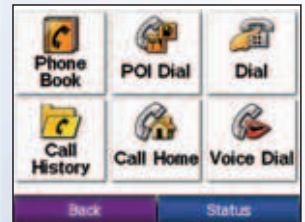

The c550 offers hands-free use on compatible cell phones with Bluetooth® wireless technology.

©2006 Garmin Ltd. or its subsidiaries

Garmin International, Inc.
1200 East 151st Street
Olathe, Kansas 66062, U.S.A.
913/397.8200 fax 913/397.8282

Garmin (Europe) Ltd.
Unit 5, The Quadrangle
Abbey Park Industrial Estate
Romsey, SO51 9DL, U.K.
44/1794.519944 fax 44/1794.519222

Garmin Corporation
No. 68, Jangshu 2nd Rd.
Shijr, Taipei County, Taiwan
886/2.2642.9199 fax 886/2.2642.9099

www.garmin.com