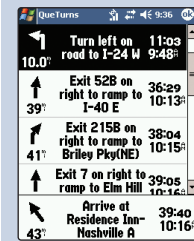

Turn-by-turn directions

©2004 Garmin Ltd. and its subsidiaries

Garmin International, Inc.
1200 East 151st Street
Olathe, Kansas 66062, U.S.A.
913/397.8200 fax 913/397.8282

Garmin (Europe) Ltd.
Unit 5, The Quadrangle
Abbey Park Industrial Estate
Romsey, SO51 9DL, U.K.
44/1794.519944 fax 44/1794.519222

Garmin Corporation
No. 68, Jangshu 2nd Rd.
Shijr, Taipei County, Taiwan
886/2.2642.9199 fax 886/2.2642.9099

www.garmin.com

Specifications are preliminary and subject to change without notice.