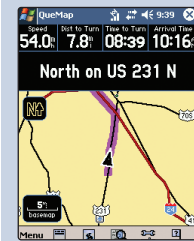

iQue M5 creates a route