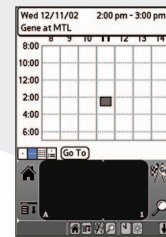

Calendar feature shows appointments and sounds a reminder when appointment draws near.