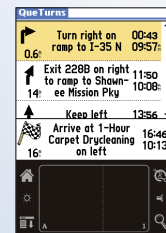

Get turn-by-turn directions and voice prompts to guide you to your destination.

©2004 Garmin Ltd. or its subsidiaries